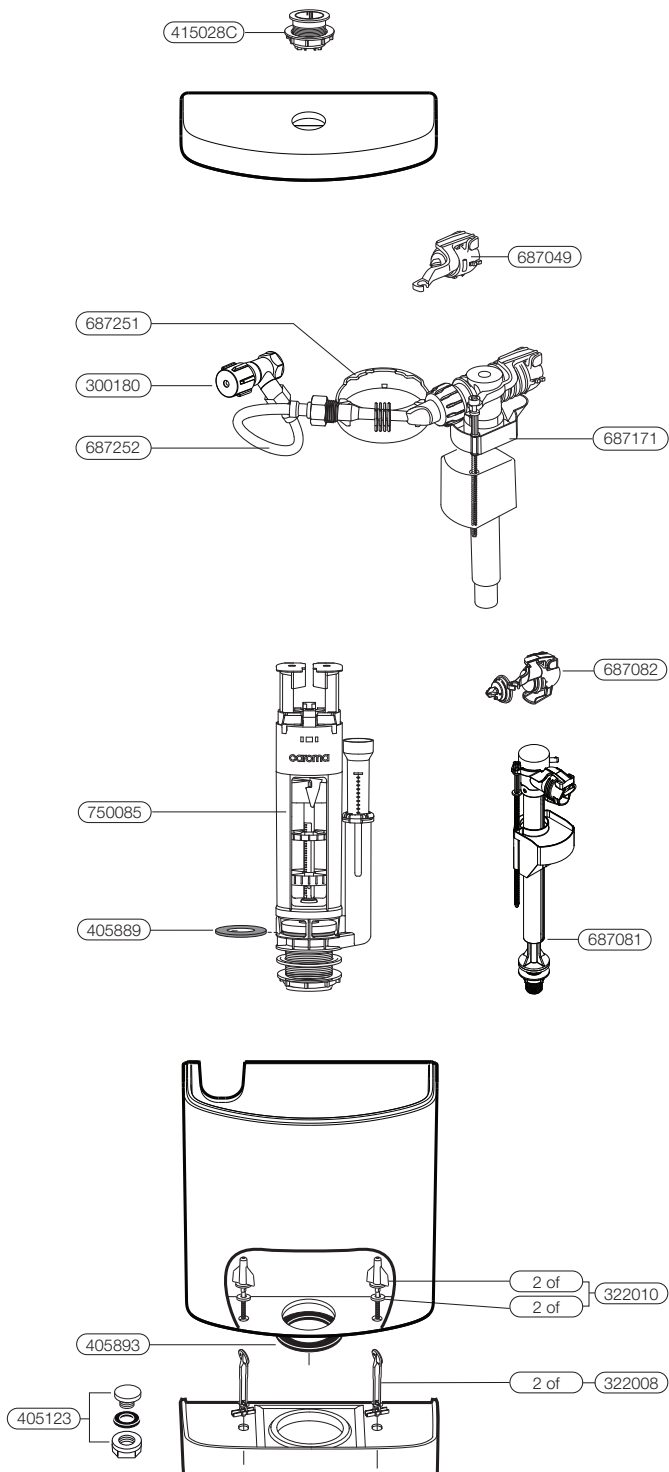

# FORMA CISTERN SPARES

| CODE                               | CISTERN LOCATION INSTALL CHOICE                | C. QTY |
|------------------------------------|--|--------|
| 322010                             | Cistern Fixing Kit - CC Blind Fixing           | 1      |
| 322008                             | Toggle Bolts - CC Blind Fixing                 | 1      |
| 405123                             | Stop Plug/Washer/Nut Kit                       | 1      |
| 415028C                            | Dual Flush Round Bezel & Button (Flat Top)     | 1      |
| 405893                             | 13mm Foam Connection Seal                      | 1      |
| QUIETFLOW 2 BACK ENTRY INLET VALVE |  |        |
| 842017C                            | Mini Cistern Stop                              | 1      |
| 687049                             | UniFill Back Entry Inlet Valve - Repair Kit    | 1      |
| 687171                             | UniFill Back Entry Inlet Valve                 | 1      |
| 687251                             | UniFill Back Entry Inlet Valve - Bracket       | 1      |
| 687252                             | UniFill Back Entry Inlet Valve - Flexible Hose | 1      |
| BOTTOM INLET VALVE                 |  |        |
| 687081                             | Apollo Bottom Inlet Valve                      | 40     |
| 687082                             | Apollo Inlet Valve Repair Kit (Post 2014)      | 400    |
| QUIETFLOW M5 OUTLET VALVE          |  |        |
| 405889                             | M5 Quietflow Outlet Valve Repair Kit (10pk)    | 100    |
| 750085                             | M5 Quietflow Outlet Valve                      | 14     |